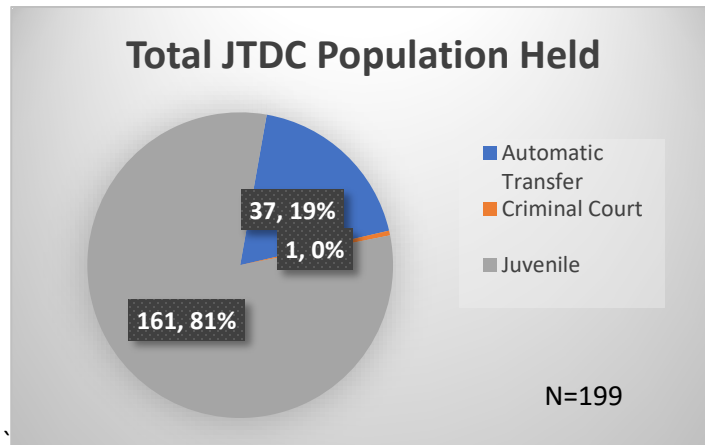

Daily Data Dashboard – June 8, 2023

Demographics for JTDC Population

Thursday Morning Midnight Count

Total # of probation Involved youth¹: 1,223

¹ Probation Active: Any youth who is pending sentencing with an active social history, has been formally placed on probation or supervision with Cook County Juvenile Probation on the date of the report.

*Age, Gender and Race for Criminal Court population (N=1) is not represented in this report.

Data sources: cFive Supervisor – Probation Population and RMIS – JTDC Population

Daily Data Dashboard – June 8, 2023
Demographics for JTDC Population
Thursday Morning Midnight Count