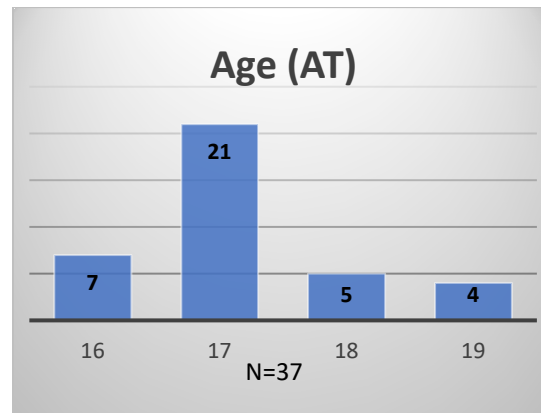

Daily Data Dashboard – June 8, 2023

Demographics for JTDC Population

Thursday Morning Midnight Count

Total # of probation Involved youth¹: 1,223

¹ Probation Active: Any youth who is pending sentencing with an active social history, has been formally placed on probation or supervision with Cook County Juvenile Probation on the date of the report.

*Age, Gender and Race for Criminal Court population (N=1) is not represented in this report.

Data sources: cFive Supervisor – Probation Population and RMIS – JTDC Population

Daily Data Dashboard – June 8, 2023
Demographics for JTDC Population
Thursday Morning Midnight Count