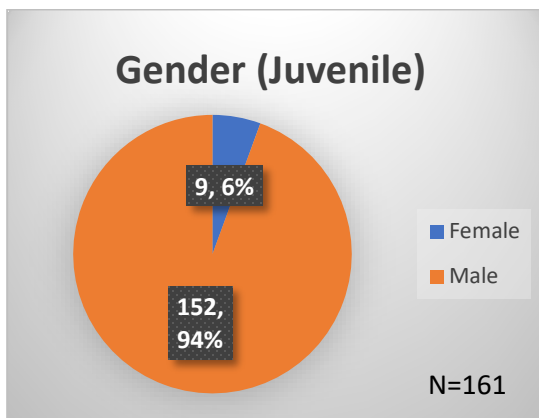

Daily Data Dashboard – June 8, 2023

Demographics for JTDC Population

Thursday Morning Midnight Count

Total # of probation Involved youth¹: 1,223

¹ Probation Active: Any youth who is pending sentencing with an active social history, has been formally placed on probation or supervision with Cook County Juvenile Probation on the date of the report.

*Age, Gender and Race for Criminal Court population (N=1) is not represented in this report.

Data sources: cFive Supervisor – Probation Population and RMIS – JTDC Population

Daily Data Dashboard – June 8, 2023
Demographics for JTDC Population
Thursday Morning Midnight Count