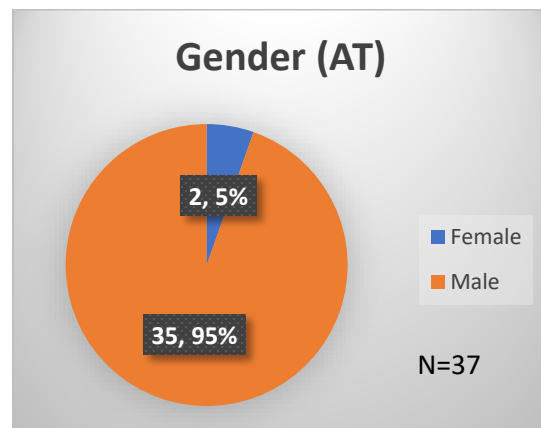

Daily Data Dashboard – June 8, 2023

Demographics for JTDC Population

Thursday Morning Midnight Count

Total # of probation Involved youth¹: 1,223

¹ Probation Active: Any youth who is pending sentencing with an active social history, has been formally placed on probation or supervision with Cook County Juvenile Probation on the date of the report.

*Age, Gender and Race for Criminal Court population (N=1) is not represented in this report.

Data sources: cFive Supervisor – Probation Population and RMIS – JTDC Population

Daily Data Dashboard – June 8, 2023
Demographics for JTDC Population
Thursday Morning Midnight Count