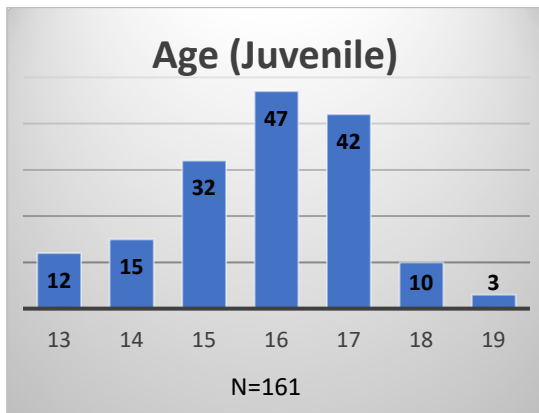

Daily Data Dashboard – June 8, 2023

Demographics for JTDC Population

Thursday Morning Midnight Count

Total # of probation Involved youth¹: 1,223

¹ Probation Active: Any youth who is pending sentencing with an active social history, has been formally placed on probation or supervision with Cook County Juvenile Probation on the date of the report.

*Age, Gender and Race for Criminal Court population (N=1) is not represented in this report.

Data sources: cFive Supervisor – Probation Population and RMIS – JTDC Population

Daily Data Dashboard – June 8, 2023
Demographics for JTDC Population
Thursday Morning Midnight Count